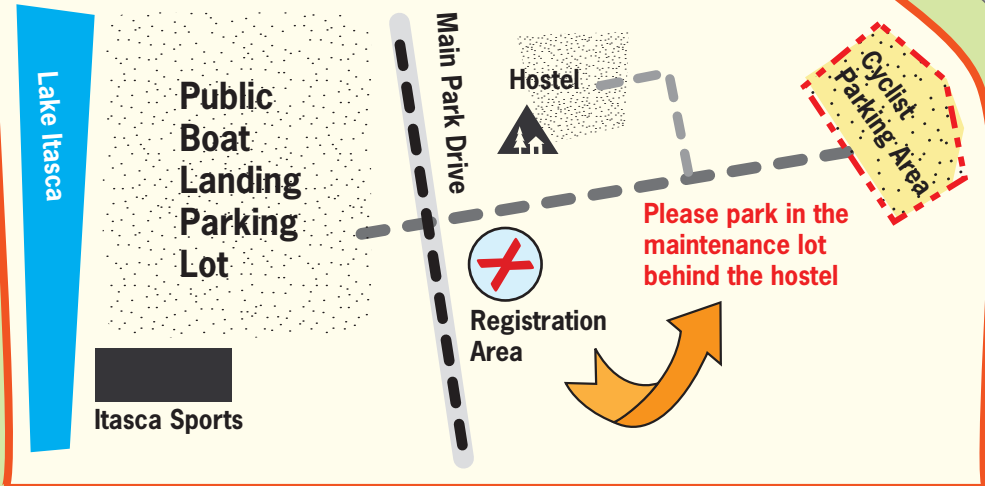

**Expanded View of the DIRECTIONS To The RIDE START**

**Itasca State Park**

**TOUR DE PINES**

**Bike Tour of Itasca State Park**

Presented by The Mississippi Headwaters Hostel  
Celebrating 75 Years of Hostelling International USA

**22 August 2009**

**In Case Of Emergency  
Call 911**

Sister Ride To The Minnesota Ironman